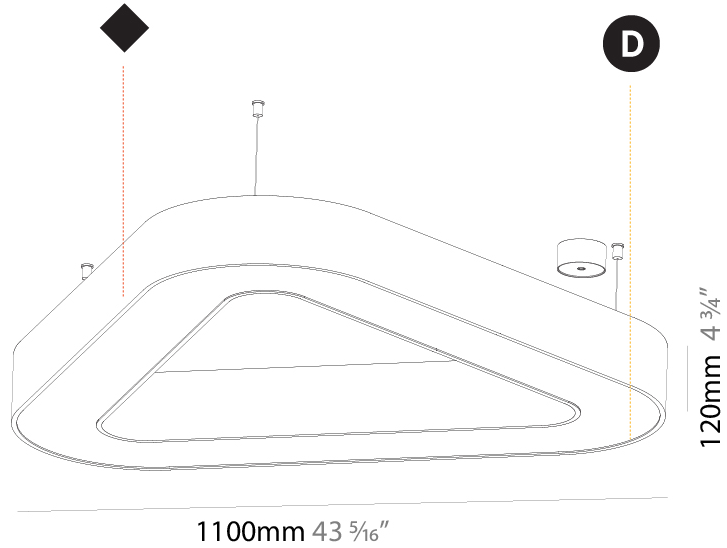

GENERAL

Series: Glorious
Subseries: Glorious Victory
Brand: Prolicht
Division: Architectural
Mounting Type: Suspension
Mounting Location: Ceiling
Subcategory: Ambient

PHYSICAL

Shape: Abstract
Length (mm): 1100
Length (in): 43 ⁵/₁₆
Width (mm): 1100
Width (in): 43 ⁵/₁₆
Height (mm): 120
Height (in): 4 ³/₄
Max. Overall Height (mm): 2120
Max. Overall Height (in): 83 ⁷/₁₆
Light Distribution: Direct
Weight (kg): 10.561
Weight (lbs): 23.23
Diffuser: PMMA - Opal or Micro-Prism
Fixture Finish: SSR / BKV / CWI / CRY / HAB / LAG / UFT / ITA / RUA / RUR / MIC / FTG / MYG / TWT / LOD / PUS / FRO / FUP / KIA / POP / BLS / SPG / MEY / GOH / GUM / CHC / COM / ABZ / JAG / OBR / MOS / ROR
Fixture Material: Aluminum

ELECTRICAL

Lamp Type: LED (Zhaga Standard)
Input Wattage (W): 45
Total Output Wattage (W): 36 / 28.8 (3500K)
Dimming: Non-Dimming / Phase Dimming (120Vac only) / 0-10V Dimming
Driver Included: Yes
Driver Location: Integrated
Driver Type: Constant Current - 120 / 277Vac
Driver Class: Class 2
Input Voltage (V): 120 - 277
Constant Current (MA): 350 / 900 (3500K)

LED

Color Temperature (°K): 3000 / 3500 / 4000
Max. Delivered Lumen (lm): 4150 / 4302 / 43390
CRI: >80 CRI
Efficiency (%): 0.65
Lamp Life (hrs): 50000

OPTICAL

RATINGS AND CERTIFICATIONS

Certified By: Certified for North American Standards
IP rating: IP20