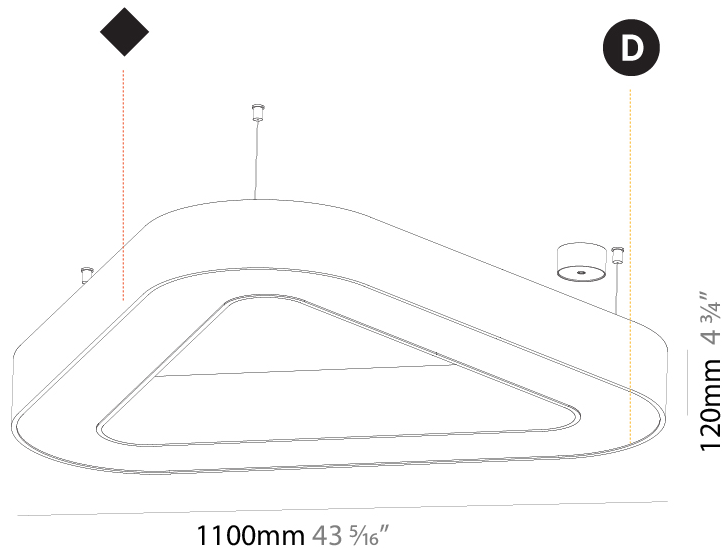

GENERAL

Series: Glorious
Subseries: Glorious Victory
Brand: Prolicht
Division: Architectural
Mounting Type: Suspension
Mounting Location: Ceiling
Subcategory: Ambient

PHYSICAL

Shape: Abstract
Length (mm): 1100
Length (in): 43 ⁵/₁₆
Width (mm): 1100
Width (in): 43 ⁵/₁₆
Height (mm): 120
Height (in): 4 ³/₄
Max. Overall Height (mm): 2120
Max. Overall Height (in): 83 ⁷/₁₆
Light Distribution: Direct / Indirect
Weight (kg): 10.819
Weight (lbs): 23.851
Diffuser: PMMA - Opal or Micro-Prism
Fixture Finish: SSR / BKV / CWI / CRY / HAB / LAG / UFT / ITA / RUA / RUR / MIC / FTG / MYG / TWT / LOD / PUS / FRO / FUP / KIA / POP / BLS / SPG / MEY / GOH / GUM / CHC / COM / ABZ / JAG / OBR / MOS / ROR
Fixture Material: Aluminum

ELECTRICAL

Lamp Type: LED (Zhaga Standard)
Input Wattage (W): 70
Total Output Wattage (W): 60 / 48 (3500K)
Dimming: Non-Dimming / Phase Dimming (120Vac only) / 0-10V Dimming
Driver Included: Yes
Driver Location: Integrated
Driver Type: Constant Current - 120 / 277Vac
Driver Class: Class 2
Input Voltage (V): 120 - 277
Constant Current (MA): 350 / 900/600 (3500K)

LED

Color Temperature (°K): 3000 / 3500 / 4000
Max. Delivered Lumen (lm): 4150 / 4302 / 4390 Direct / 3660 / 3783 / 3860 Indirect
CRI: >80 CRI
Efficiency (%): 70.9
Lamp Life (hrs): 50000

OPTICAL

RATINGS AND CERTIFICATIONS

Certified By: Certified for North American Standards
IP rating: IP20